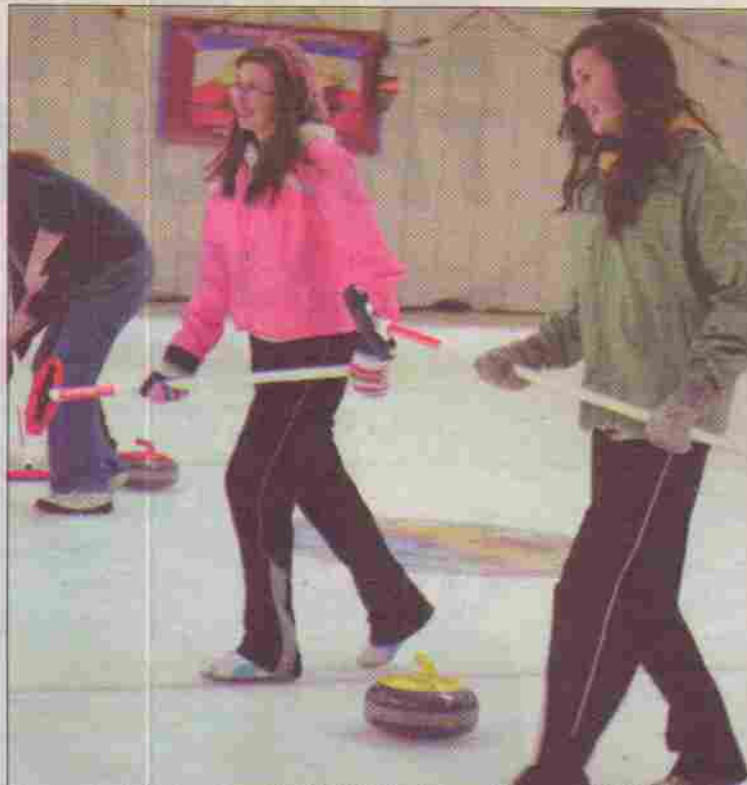

## SWEETHEART SPIEL

An unidentified curler delivers a stone during the Barrington Regional Curling Club's Sweetheart Spiel on Feb. 12.  
Kathy Johnson photo

Friends Shayla Nickerson (right) and Tanisha Smith make their way down the ice during the Barrington Regional Curling Club's Sweetheart Spiel on Feb. 12. The annual event is a fun spiel for women of all ages and abilities.

Kathy Johnson photo